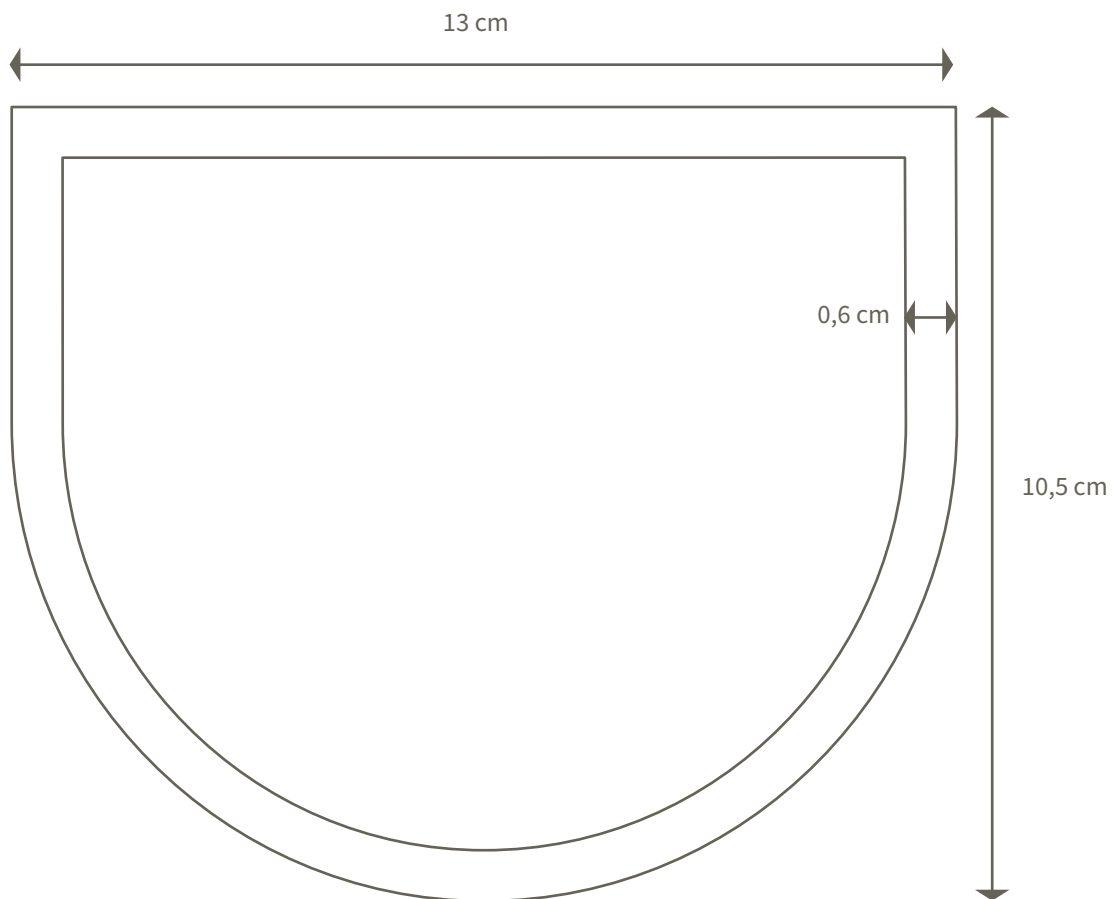

# ora

HANDCRAFTED LIGHTS

TOP VIEW

(lamp height : 24 cm)