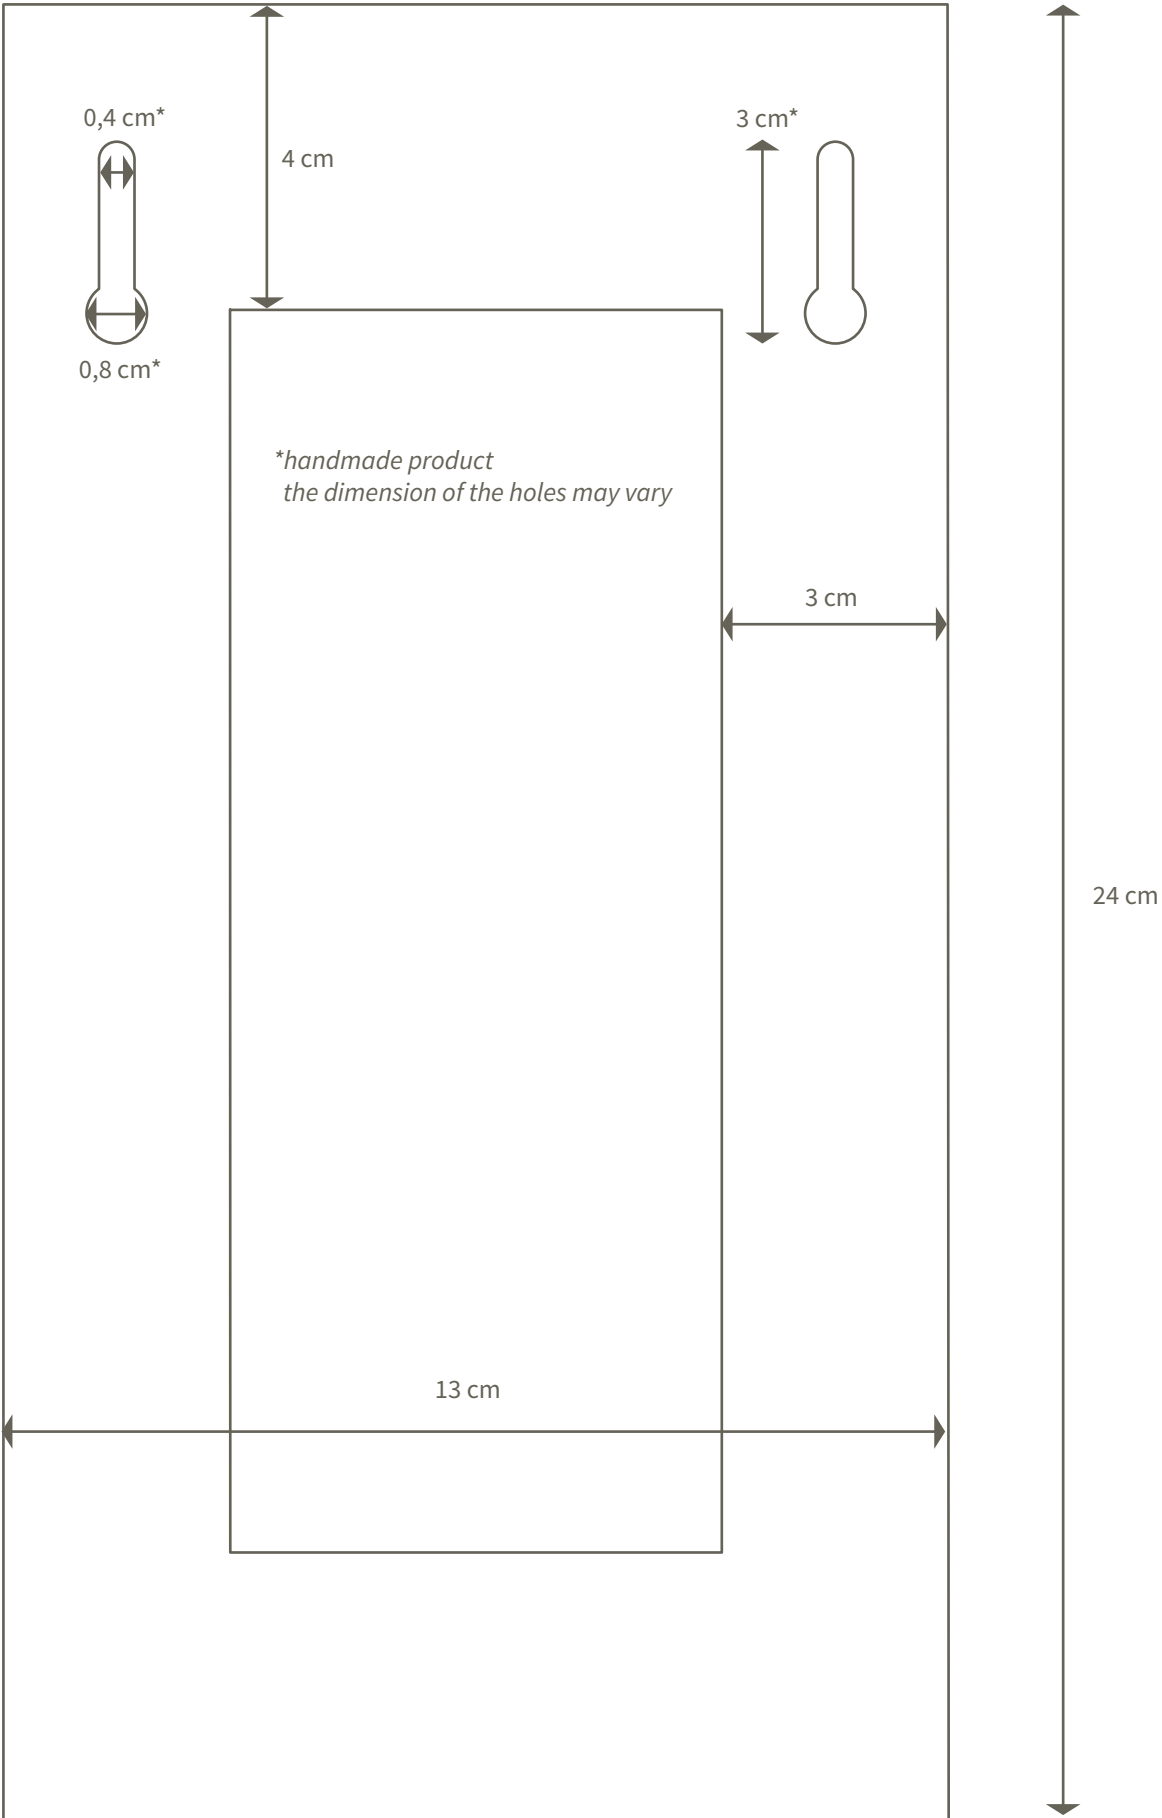

# ora

HANDCRAFTED LIGHTS

TOP VIEW

(lamp height : 24 cm)